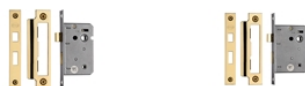

With this product you will also need

Bathroom Locks
YKBL2N-PB

Bathroom Locks
YKBL3N-PB