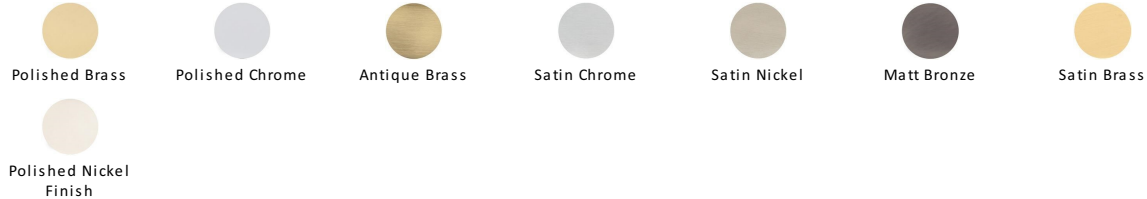

## Windsor Door Handle on Plate

V730-SC

Heritage Brass Door Handle for Bathroom Windsor Design Satin Chrome finish

**Material:**  
Solid Brass

**Finish:**  
Satin Chrome

**Warranty:**  
10 Year Mechanism

### Available Finishes

#### Satin Chrome

The brush marks of satin chrome will appeal to those who favour an industrial yet contemporary chrome finish. Satin Chrome Finish is also less prone to finger marks than polished chrome.