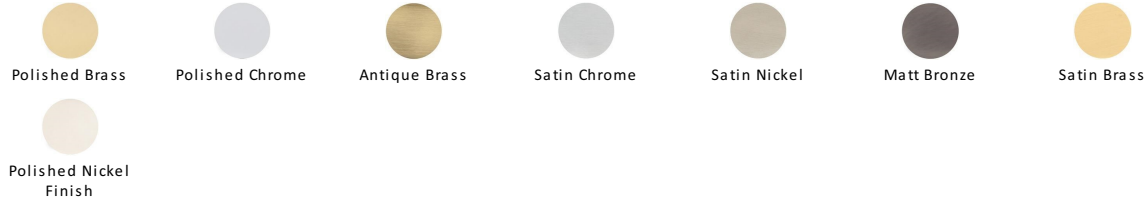

Windsor Door Handle on Plate

V730-PC

Heritage Brass Door Handle for Bathroom Windsor Design Polished Chrome finish

Material:
Solid Brass

Finish:
Polished Chrome

Warranty:
10 Year Mechanism

Available Finishes

About the Finish

Polished Chrome

A bold, contemporary finish; low maintenance and easy to clean. The mirror effect reflects light and colour and will complement any colour scheme

Useful Information

- Bathroom Handle for internal doors where privacy is required
- If you are replacing an existing Bathroom Handle, this Handle will work with a Standard UK Bathroom Lock
- For new doors you will also need to purchase a Bathroom Lock in a size to suit your door
- For a 2 1/2" Bathroom Lock purchase a YKBL2N-PC&PN or for a 3" Bathroom Lock a YKBL3N-PC&PN
- The CTC is 57mm (measurement between the distance of the fixing holes from the spindle to the lock)