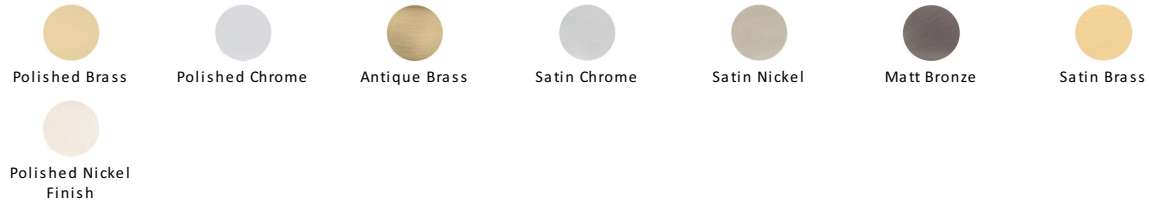

Windsor Door Handle on Plate

V725-SC

Heritage Brass Door Handle for Oval Profile Plate Windsor Design Satin Chrome finish

Material:
Solid Brass

Finish:
Satin Chrome

Warranty:
10 Year Mechanism

Available Finishes

About the Finish

Satin Chrome

The brush marks of satin chrome will appeal to those who favour an industrial yet contemporary chrome finish. Satin Chrome Finish is also less prone to finger marks than polished chrome.