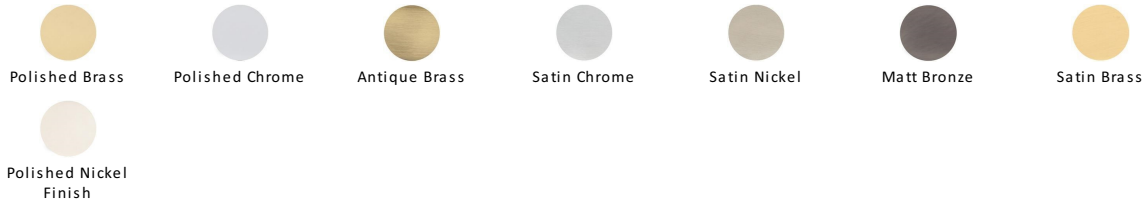

Windsor Door Handle on Plate

V725-SB

Heritage Brass Door Handle for Oval Profile Plate Windsor Design Satin Brass finish

Material:
Solid Brass

Finish:
Satin Brass

Warranty:
10 Year Mechanism

Available Finishes

About the Finish

Satin Brass

A modern alternative to the traditional polished brass, this attractive brushed texture beautifully mellows and adds warmth to both a traditional and a soft contemporary décor.