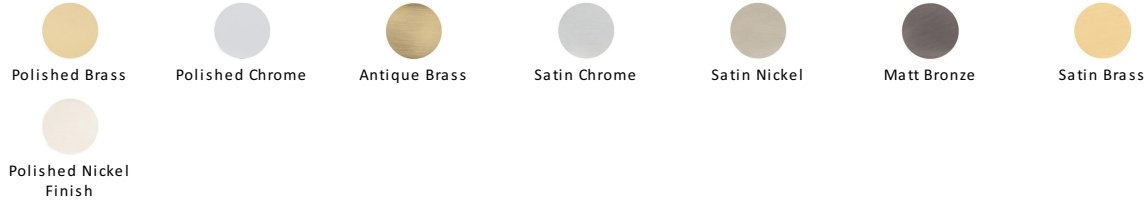

## Windsor Door Handle on Plate

V725-PC

Heritage Brass Door Handle for Oval Profile Plate Windsor Design Polished Chrome finish

**Material:**  
Solid Brass

**Finish:**  
Polished Chrome

**Warranty:**  
10 Year Mechanism

### Available Finishes

#### Polished Chrome

A bold, contemporary finish; low maintenance and easy to clean. The mirror effect reflects light and colour and will complement any colour scheme