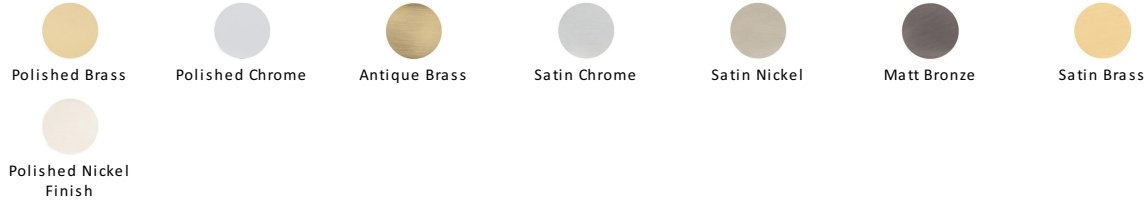

Windsor Door Handle on Plate

V725-PB

Heritage Brass Door Handle for Oval Profile Plate Windsor Design Polished Brass finish

Material:
Solid Brass

Finish:
Polished Brass

Warranty:
10 Year Mechanism

Available Finishes

About the Finish

Polished Brass

Warm, mellow with a sense of heritage and comfort this highly polished finish is opulent without being flamboyant. Polished Brass coordinates perfectly with traditional décor.