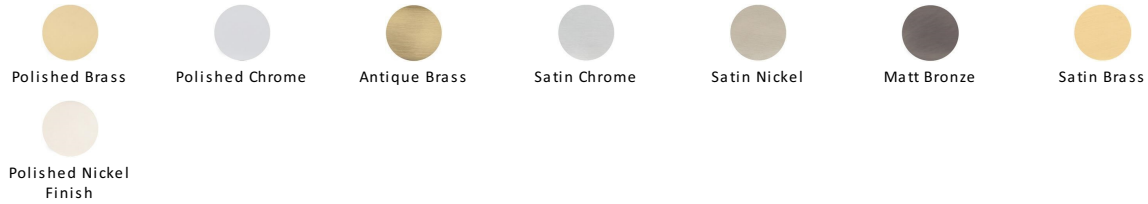

## Windsor Door Handle on Plate

V725-MB

Heritage Brass Door Handle for Oval Profile Plate Windsor Design Matt Bronze finish

**Material:**  
Solid Brass

**Finish:**  
Matt Bronze

**Warranty:**  
10 Year Mechanism

### Available Finishes

#### Matt Bronze

An aged finish on brass creating a vintage appearance, yet one that also looks outstanding in contemporary schemes. Over a period of time the bronze colour will lighten along any edges and surfaces that are frequently touched and create a naturally aged appearance highlighting frequently touched areas and exposing the brass below.