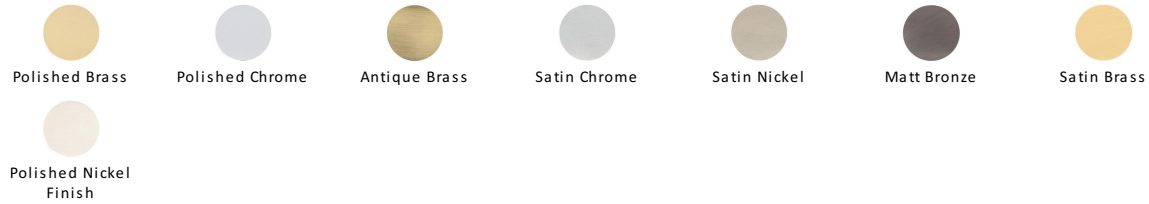

Windsor Door Handle on Plate

V725-AT

Heritage Brass Door Handle for Oval Profile Plate Windsor Design Antique finish

Material:
Solid Brass

Finish:
Antique Brass

Warranty:
10 Year Mechanism

Available Finishes

About the Finish

Antique Brass

With russet hues and a brass undertone, this variation on brass retains a warm and mellow character but adds age and maturity by highlighting the variance of shades making each piece both alluring and unique.