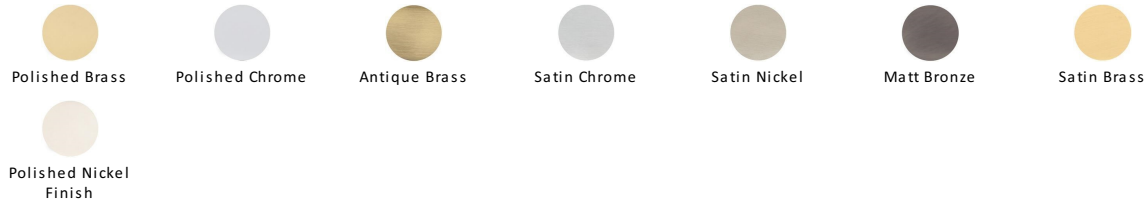

Knurled Cabinet Pull Handle

V4458 96-PNF

Heritage Brass Cabinet Pull Complete Knurl Design 96mm CTC Polished Nickel finish

Material:

Solid Brass

Finish:

Polished Nickel Finish

Available Finishes

Available Sizes

Product Dimensions (All dimensions are in millimeters unless otherwise indicated)

Length	128	CTC	96	Projection	30.5	Maximum Diameter	11
Base	8						

About the Finish

Polished Nickel Finish

With its subtle golden hue this is a mellow alternative to polished chrome. The finish is not coated and will oxidise naturally. If not regularly buffed with a soft cloth this finish will subtly change over time by taking on an aged patina.