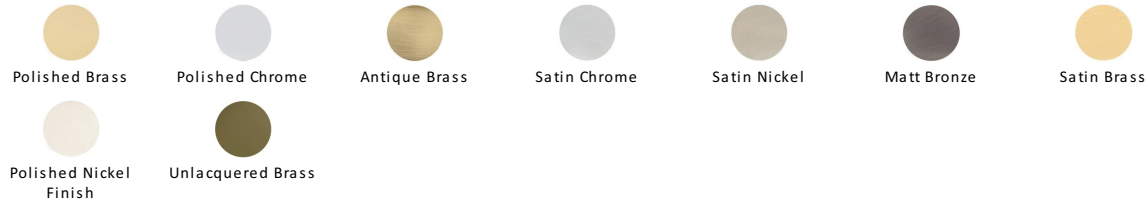

Knurled Cabinet Pull Handle

V4458 96-PC

Heritage Brass Cabinet Pull Complete Knurl Design 96mm CTC Polished Chrome finish

Material:
Solid Brass

Finish:
Polished Chrome

Available Finishes

Available Sizes

Product Dimensions (All dimensions are in millimeters unless otherwise indicated)

Length	128	CTC	96	Projection	30.5	Maximum Diameter	11
Base	8						

About the Finish

Polished Chrome

A bold, contemporary finish; low maintenance and easy to clean. The mirror effect reflects light and colour and will complement any colour scheme