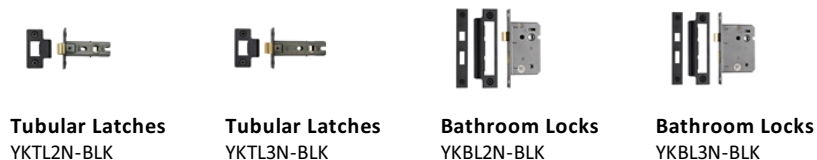

Gio Door Handle on Round Rose

V4189-BKMT

Heritage Brass Door Handle Lever on Rose Gio Design Matt Black Finish

Material:
Solid Brass

Finish:
Matt Black

Available Finishes

Product Dimensions (All dimensions are in millimeters unless otherwise indicated)

Backplate Projection 11 **Lever Length** 125 **Projection** 61 **Maximum Diameter** 53

About the Finish

Matt Black

A matt black powder coating is applied over Solid Brass to create our distinctive Matt Black contemporary look.

Useful Information

- Lever Handle for internal doors where locking is not required
- If you are replacing an existing Lever Handle, this Handle will work with a Standard UK Tubular Latch
- For new doors you will also need to purchase a Tubular Latch in a size to suit your door
- For a 2 1/2" Tubular Latch purchase a YKTL2N-BLK or for a 3" Tubular Latch a YKTL3N-BLK
- Where Privacy is required please use a separate Thumb Turn and Release (eg. reference V4035-BKMT) with a Bathroom Lock (Reference YKBL2N-BLK, or YKBL3N-BLK)

Box Contains

- 1 pair of Door Handles
- 1 x spindle
- All fixing screws and fasteners

With this product you will also need

Tubular Latches
YKTL2N-BLK

Tubular Latches
YKTL3N-BLK

Bathroom Locks
YKBL2N-BLK

Bathroom Locks
YKBL3N-BLK