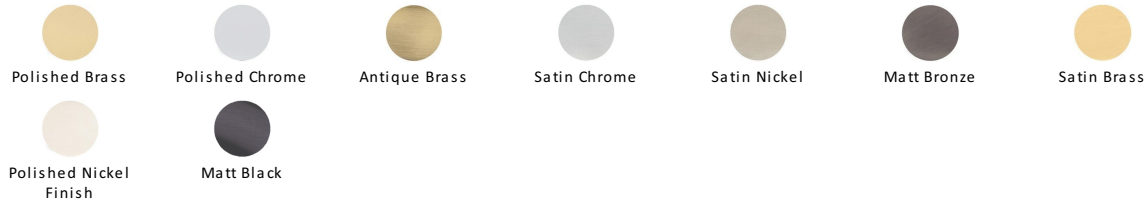

## Gio Door Handle on Round Rose

V4189-SN

Heritage Brass Door Handle Lever on Rose Gio Design Satin Nickel Finish

<b>Material:</b> Solid Brass	<b>Finish:</b> Satin Nickel	<b>Warranty:</b> 10 Year Mechanism
---------------------------------	--------------------------------	---------------------------------------

### Available Finishes

### About the Finish

#### Satin Nickel

With its honeyed grey tone created by brushed nickel plating on brass, this finish closely matches Stainless Steel but offers a warm and subtle alternative which is popular in traditional and modern décors.