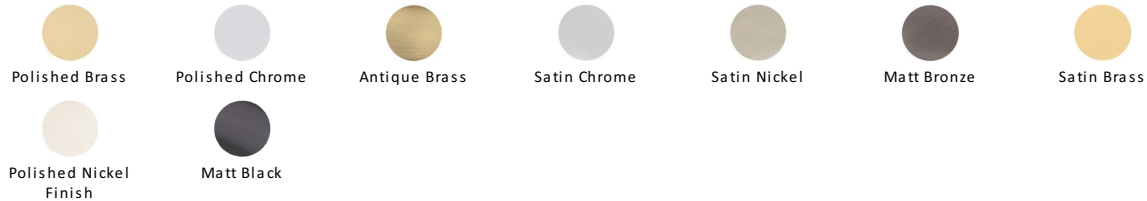

Gio Door Handle on Round Rose

V4189-SC

Heritage Brass Door Handle Lever on Rose Gio Design Satin Chrome Finish

Material:
Solid Brass

Finish:
Satin Chrome

Warranty:
10 Year Mechanism

Available Finishes

Product Dimensions (All dimensions are in millimeters unless otherwise indicated)

Backplate Projection 11 **Lever Length** 125 **Projection** 61 **Maximum Diameter** 53

About the Finish

Satin Chrome

The brush marks of satin chrome will appeal to those who favour an industrial yet contemporary chrome finish. Satin Chrome Finish is also less prone to finger marks than polished chrome.