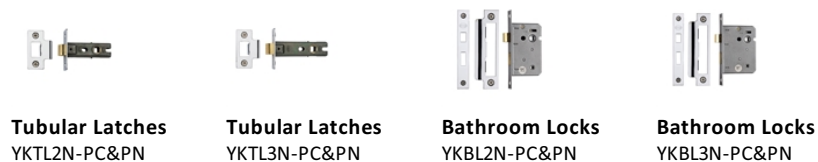

Gio Door Handle on Round Rose

V4189-PC

Heritage Brass Door Handle Lever on Rose Gio Design Polished Chrome Finish

Material: Solid Brass	Finish: Polished Chrome	Warranty: 10 Year Mechanism
---------------------------------	-----------------------------------	---------------------------------------

About the Finish

Polished Chrome

A bold, contemporary finish; low maintenance and easy to clean. The mirror effect reflects light and colour and will complement any colour scheme

Useful Information

- Lever Handle for internal doors where locking is not required
- If you are replacing an existing Lever Handle, this Handle will work with a Standard UK Tubular Latch
- For new doors you will also need to purchase a Tubular Latch in a size to suit your door
- For a 2 1/2" Tubular Latch purchase a YKTL2N-PC&PN or for a 3" Tubular Latch a YKTL3N-PC&PN
- Where Privacy is required please use a separate Thumb Turn and Release (eg. reference V4043-PC) with a Bathroom Lock (Reference YKBL2N-PC&PN, or YKBL3N-PC&PN)

Box Contains

- 1 pair of Door Handles
- 1 x spindle
- All fixing screws and fasteners

With this product you will also need

Tubular Latches
YKTL2N-PC&PN

Tubular Latches
YKTL3N-PC&PN

Bathroom Locks
YKBL2N-PC&PN