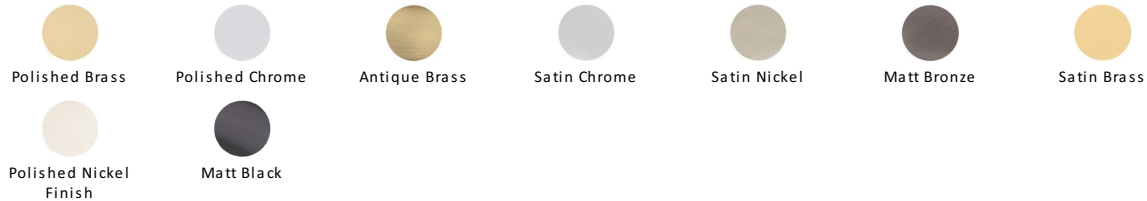

Gio Door Handle on Round Rose

V4189-PB

Heritage Brass Door Handle Lever on Rose Gio Design Polished Brass Finish

Material:
Solid Brass

Finish:
Polished Brass

Warranty:
10 Year Mechanism

Available Finishes

Product Dimensions (All dimensions are in millimeters unless otherwise indicated)

Backplate Projection 11 **Lever Length** 125 **Projection** 61 **Maximum Diameter** 53

About the Finish

Polished Brass

Warm, mellow with a sense of heritage and comfort this highly polished finish is opulent without being flamboyant. Polished Brass coordinates perfectly with traditional décor.