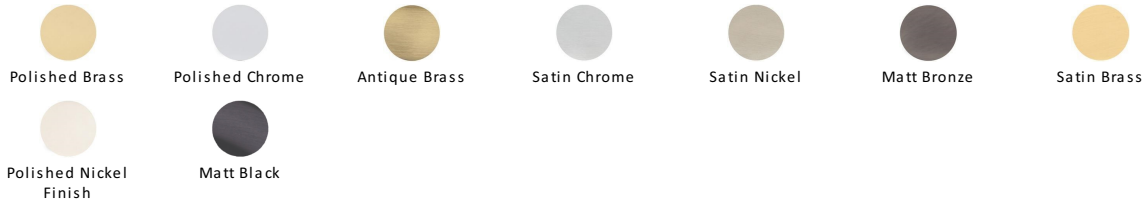

Gio Door Handle on Round Rose

V4189-PB

Heritage Brass Door Handle Lever on Rose Gio Design Polished Brass Finish

Material: Solid Brass	Finish: Polished Brass	Warranty: 10 Year Mechanism

Available Finishes

Product Dimensions (All dimensions are in millimeters unless otherwise indicated)

Backplate Projection 11	Lever Length 125	Projection 61	Maximum Diameter 53

About the Finish

Polished Brass

Warm, mellow with a sense of heritage and comfort this highly polished finish is opulent without being flamboyant. Polished Brass coordinates perfectly with traditional décor.

Useful Information

- Lever Handle for internal doors where locking is not required
- If you are replacing an existing Lever Handle, this Handle will work with a Standard UK Tubular Latch
- For new doors you will also need to purchase a Tubular Latch in a size to suit your door
- For a 2 1/2" Tubular Latch purchase a YKTL2N-PB or for a 3" Tubular Latch a YKTL3N-PB
- Where Privacy is required please use a separate Thumb Turn and Release (eg. reference V4043-PB) with a Bathroom Lock (Reference YKBL2N-PB, or YKBL3N-PB)

Box Contains

- 1 pair of Door Handles
- 1 x spindle
- All fixing screws and fasteners

With this product you will also need