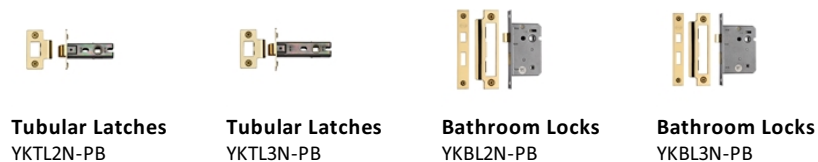

Gio Door Handle on Round Rose

V4189-PB

Heritage Brass Door Handle Lever on Rose Gio Design Polished Brass Finish

Material:
Solid Brass

Finish:
Polished Brass

Warranty:
10 Year Mechanism

Available Finishes

Product Dimensions (All dimensions are in millimeters unless otherwise indicated)

Backplate Projection 11 **Lever Length** 125 **Projection** 61 **Maximum Diameter** 53

About the Finish

Polished Brass

Warm, mellow with a sense of heritage and comfort this highly polished finish is opulent without being flamboyant. Polished Brass coordinates perfectly with traditional décor.

Useful Information

- Lever Handle for internal doors where locking is not required
- If you are replacing an existing Lever Handle, this Handle will work with a Standard UK Tubular Latch
- For new doors you will also need to purchase a Tubular Latch in a size to suit your door
- For a 2 1/2" Tubular Latch purchase a YKTL2N-PB or for a 3" Tubular Latch a YKTL3N-PB
- Where Privacy is required please use a separate Thumb Turn and Release (eg. reference V4043-PB) with a Bathroom Lock (Reference YKBL2N-PB, or YKBL3N-PB)

Box Contains

- 1 pair of Door Handles
- 1 x spindle
- All fixing screws and fasteners

With this product you will also need

Tubular Latches
YKTL2N-PB

Tubular Latches
YKTL3N-PB

Bathroom Locks
YKBL2N-PB

Bathroom Locks
YKBL3N-PB