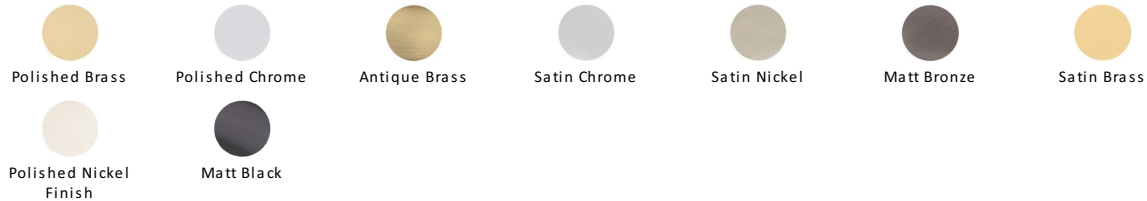

Gio Door Handle on Round Rose

V4189-AT

Heritage Brass Door Handle Lever on Rose Gio Design Antique Finish

Material:
Solid Brass

Finish:
Antique Brass

Warranty:
10 Year Mechanism

Available Finishes

Product Dimensions (All dimensions are in millimeters unless otherwise indicated)

Backplate Projection 11 **Lever Length** 125 **Projection** 61 **Maximum Diameter** 53

About the Finish

Antique Brass

With russet hues and a brass undertone, this variation on brass retains a warm and mellow character but adds age and maturity by highlighting the variance of shades making each piece both alluring and unique.