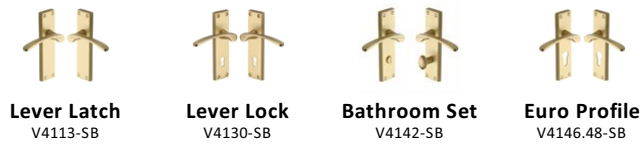

Available Functions

Product Dimensions (All dimensions are in millimeters unless otherwise indicated)

Backplate Length	155	Backplate Width	40	Backplate Projection	10	Lever Length	109
Projection	52						

About the Finish

Satin Brass

A modern alternative to the traditional polished brass, this attractive brushed texture beautifully mellows and adds warmth to both a traditional and a soft contemporary décor.

Useful Information

- Lever Handle for internal doors where locking is not required
- If you are replacing an existing Lever Handle, this Handle will work with a Standard UK Tubular Latch
- For new doors you will also need to purchase a Tubular Latch in a size to suit your door
- For a 2 1/2" Tubular Latch purchase a YKTL2N-SB or for a 3" Tubular Latch a YKTL3N-SB

Box Contains

- 1 pair of Door Handles
- 1 x spindle
- All fixing screws and fasteners

With this product you will also need

Tubular Latches
YKTL2N-SB