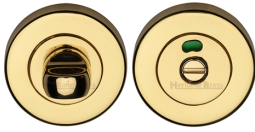

Indicator Bathroom Turn & Release - V4046

V4046-PB

Heritage Brass Indicator Turn & Release for Bathroom Doors Polished Brass finish

Material:
Solid Brass

Finish:
Polished Brass

Available Finishes

Polished Brass

Polished Chrome

Antique Brass

Satin Chrome

Satin Nickel

Matt Bronze

Satin Brass

Product Dimensions (All dimensions are in millimeters unless otherwise indicated)

Backplate 53

About the Finish

Polished Brass

Warm, mellow with a sense of heritage and comfort this highly polished finish is opulent without being flamboyant. Polished Brass coordinates perfectly with traditional décor.

Useful Information

- This Thumbturn and Release is used to operate a Bathroom Lock
- Thumbturn & Release is used with a Lever on Round Rose and a Bathroom Lock for rooms which require Privacy with indication of occupancy
- Suitable Bathroom Lock YKBL2N-PB or YKBL3N-PB