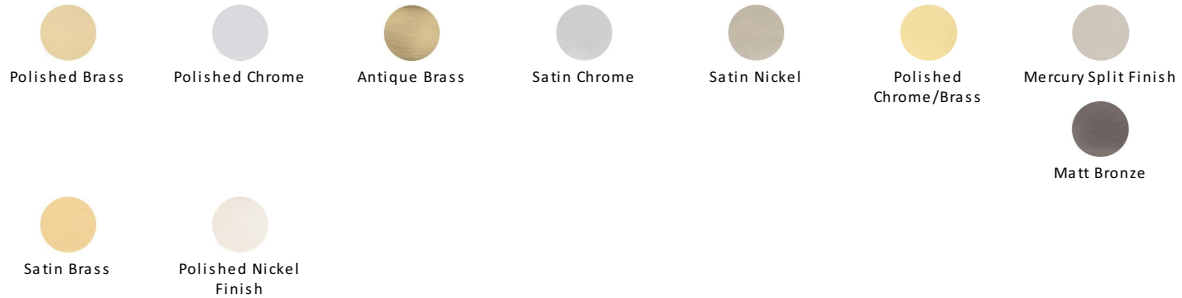

Round Bathroom Turn & Release - V4043

V4043-SC

Heritage Brass Thumbturn & Emergency Release for Bathroom & Bedroom Doors Satin Chrome finish

Material:
Solid Brass

Finish:
Satin Chrome

Available Finishes

Product Dimensions (All dimensions are in millimeters unless otherwise indicated)

Maximum Diameter 53

About the Finish

Satin Chrome

The brush marks of satin chrome will appeal to those who favour an industrial yet contemporary chrome finish. Satin Chrome Finish is also less prone to finger marks than polished chrome.