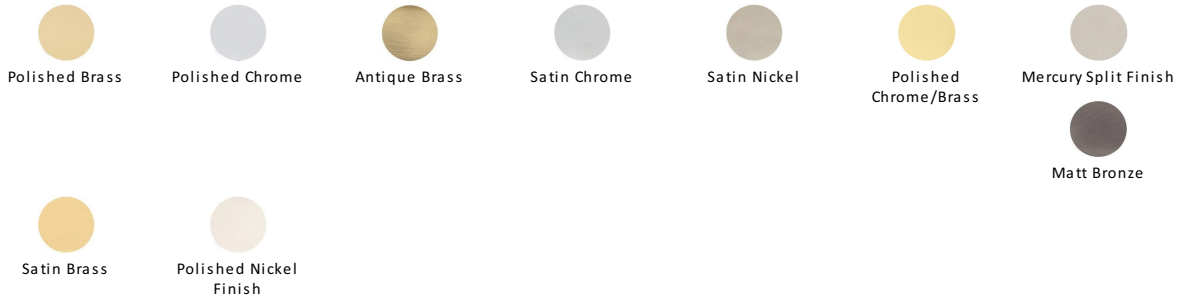

Round Bathroom Turn & Release - V4043

V4043-PC

Heritage Brass Thumbturn & Emergency Release for Bathroom & Bedroom Doors Polished Chrome finish

Material:
Solid Brass

Finish:
Polished Chrome

Available Finishes

Product Dimensions (All dimensions are in millimeters unless otherwise indicated)

Maximum Diameter 53

About the Finish

Polished Chrome

A bold, contemporary finish; low maintenance and easy to clean. The mirror effect reflects light and colour and will complement any colour scheme