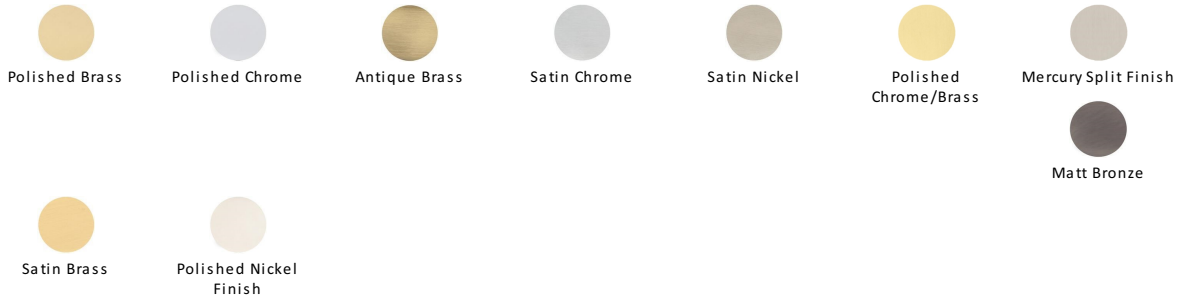

## Round Bathroom Turn & Release - V4043

V4043-PB

Heritage Brass Thumbturn & Emergency Release for Bathroom & Bedroom Doors Polished Brass finish

**Material:**  
Solid Brass

**Finish:**  
Polished Brass

### Available Finishes

### About the Finish