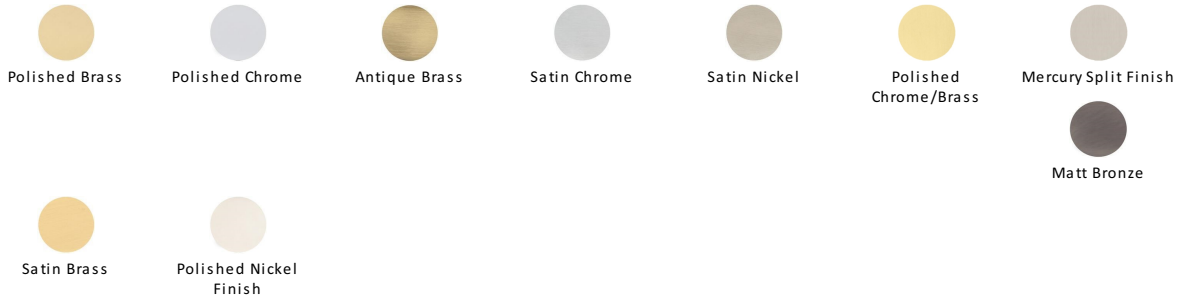

Round Bathroom Turn & Release - V4043

V4043-MC

Heritage Brass Thumbturn & Emergency Release for Bathroom & Bedroom Doors Mercury finish

Material:
Solid Brass

Finish:
Mercury Split Finish

Available Finishes

Product Dimensions (All dimensions are in millimeters unless otherwise indicated)

Maximum Diameter 53

About the Finish

Mercury Split Finish

Mercury [MC] combines Polished Nickel with Satin Nickel. These blends of two finishes will appeal to those who like contrast and distinction.