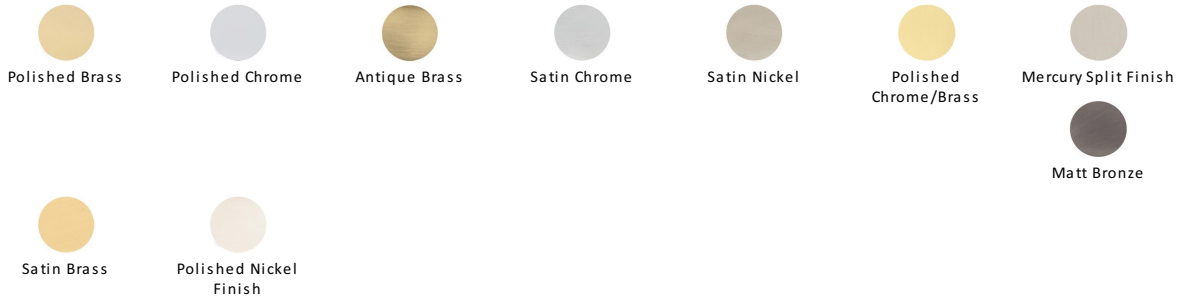

Round Bathroom Turn & Release - V4043

V4043-MB

Heritage Brass Thumbturn & Emergency Release for Bathroom & Bedroom Doors Matt Bronze finish

Material:
Solid Brass

Finish:
Matt Bronze

Available Finishes

Product Dimensions (All dimensions are in millimeters unless otherwise indicated)

Maximum Diameter 53

About the Finish

Matt Bronze

An aged finish on brass creating a vintage appearance, yet one that also looks outstanding in contemporary schemes. Over a period of time the bronze colour will lighten along any edges and surfaces that are frequently touched and create a naturally aged appearance highlighting frequently touched areas and exposing the brass below.