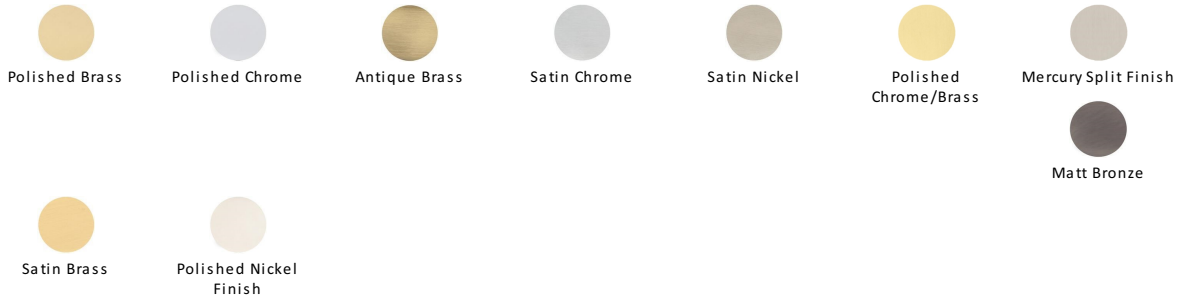

Round Bathroom Turn & Release - V4043

V4043-CB

Heritage Brass Thumbturn & Emergency Release for Bathroom & Bedroom Doors Chrome & Brass finish

Material:
Solid Brass

Finish:
Polished Chrome/Brass

Available Finishes

Product Dimensions (All dimensions are in millimeters unless otherwise indicated)

Maximum Diameter 53

About the Finish

Polished Chrome/Brass

Chrome/Brass Finish [CB] combines Polished Chrome with Polished Brass. These blends of two finishes will appeal to those who like contrast and distinction.