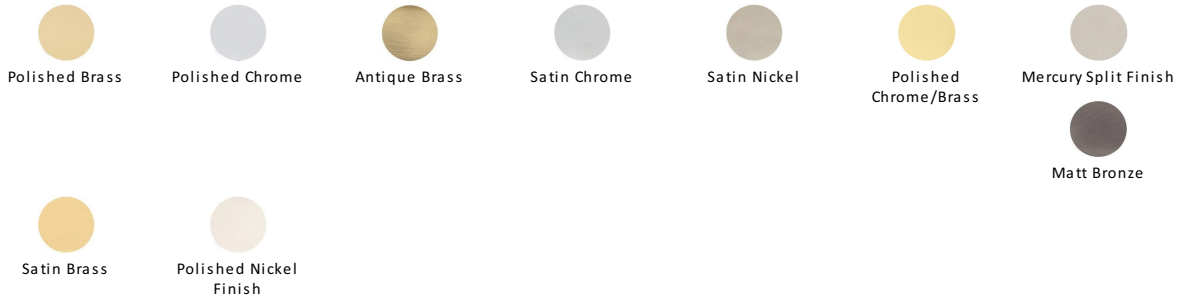

Round Bathroom Turn & Release - V4043

V4043-AT

Heritage Brass Thumbturn & Emergency Release for Bathroom & Bedroom Doors Antique finish

Material:
Solid Brass

Finish:
Antique Brass

Available Finishes

Product Dimensions (All dimensions are in millimeters unless otherwise indicated)

Maximum Diameter 53

About the Finish

Antique Brass

With russet hues and a brass undertone, this variation on brass retains a warm and mellow character but adds age and maturity by highlighting the variance of shades making each piece both alluring and unique.