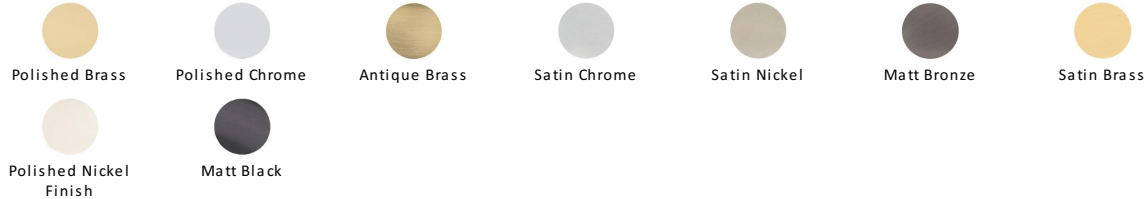

Round Bathroom Turn & Release - V4035

V4035-PB

Heritage Brass Thumbturn & Emergency Release Polished Brass Finish

Material:
Solid Brass

Finish:
Polished Brass

Available Finishes

Product Dimensions (All dimensions are in millimeters unless otherwise indicated)

Maximum Diameter 53

About the Finish

Polished Brass

Warm, mellow with a sense of heritage and comfort this highly polished finish is opulent without being flamboyant. Polished Brass coordinates perfectly with traditional décor.