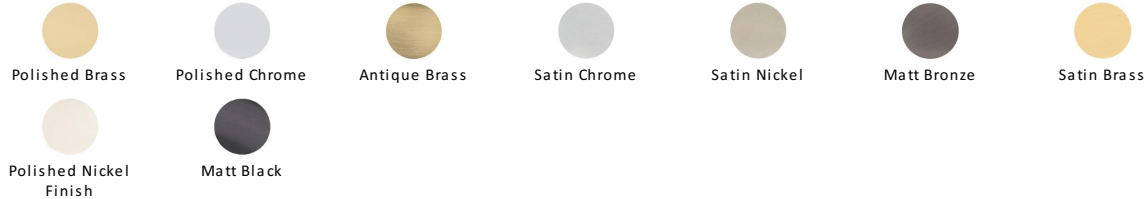

## Round Bathroom Turn & Release - V4035

V4035-AT

Heritage Brass Thumbturn & Emergency Release Antique Finish

**Material:**  
Solid Brass

**Finish:**  
Antique Brass

### Available Finishes

### About the Finish