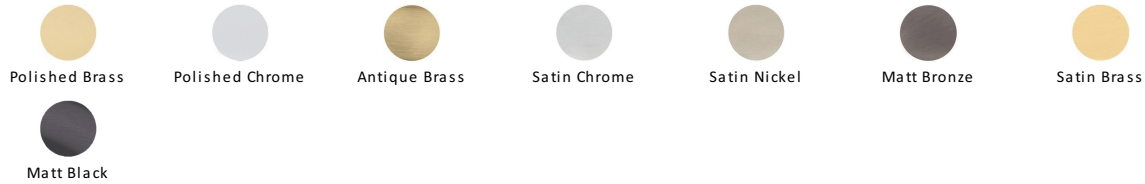

## Centaur Door Handle on Round Rose

V3490-SC

Heritage Brass Door Handle Lever Latch on Round Rose Centaur Design Satin Chrome finish

**Material:**  
Solid Brass

**Finish:**  
Satin Chrome

**Warranty:**  
10 Year Mechanism

### Available Finishes

### About the Finish

#### Satin Chrome

The brush marks of satin chrome will appeal to those who favour an industrial yet contemporary chrome finish. Satin Chrome Finish is also less prone to finger marks than polished chrome.