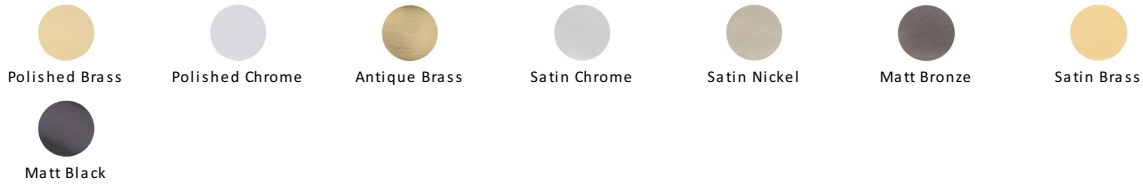

Centaur Door Handle on Round Rose

V3490-PB

Heritage Brass Door Handle Lever Latch on Round Rose Centaur Design Polished Brass finish

Material:
Solid Brass

Finish:
Polished Brass

Warranty:
10 Year Mechanism

Available Finishes

Product Dimensions (All dimensions are in millimeters unless otherwise indicated)

Backplate Projection	11	Lever Length	114	Projection	70	Maximum Diameter	53

About the Finish

Polished Brass

Warm, mellow with a sense of heritage and comfort this highly polished finish is opulent without being flamboyant. Polished Brass coordinates perfectly with traditional décor.

Useful Information

- Lever Handle for internal doors where locking is not required
- If you are replacing an existing Lever Handle, this Handle will work with a Standard UK Tubular Latch
- For new doors you will also need to purchase a Tubular Latch in a size to suit your door
- For a 2 1/2" Tubular Latch purchase a YKTL2N-PB or for a 3" Tubular Latch a YKTL3N-PB
- Where Privacy is required please use a separate Thumb Turn and Release (eg. reference V4043-PB) with a Bathroom Lock (Reference YKBL2N-PB, or YKBL3N-PB)

Box Contains

- 1 pair of Door Handles
- 1 x spindle
- All fixing screws and fasteners