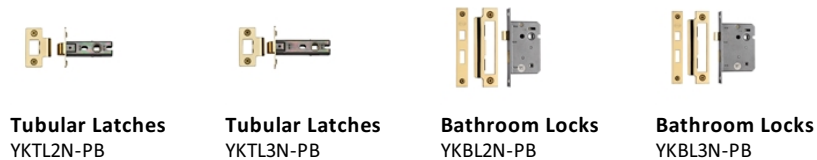

Centaur Door Handle on Round Rose

V3490-PB

Heritage Brass Door Handle Lever Latch on Round Rose Centaur Design Polished Brass finish

Material:
Solid Brass

Finish:
Polished Brass

Warranty:
10 Year Mechanism

Useful Information

- Lever Handle for internal doors where locking is not required
- If you are replacing an existing Lever Handle, this Handle will work with a Standard UK Tubular Latch
- For new doors you will also need to purchase a Tubular Latch in a size to suit your door
- For a 2 1/2" Tubular Latch purchase a YKTL2N-PB or for a 3" Tubular Latch a YKTL3N-PB
- Where Privacy is required please use a separate Thumb Turn and Release (eg. reference V4043-PB) with a Bathroom Lock (Reference YKBL2N-PB, or YKBL3N-PB)

Box Contains

- 1 pair of Door Handles
- 1 x spindle
- All fixing screws and fasteners

With this product you will also need

Tubular Latches
YKTL2N-PB

Tubular Latches
YKTL3N-PB

Bathroom Locks
YKBL2N-PB

Bathroom Locks
YKBL3N-PB