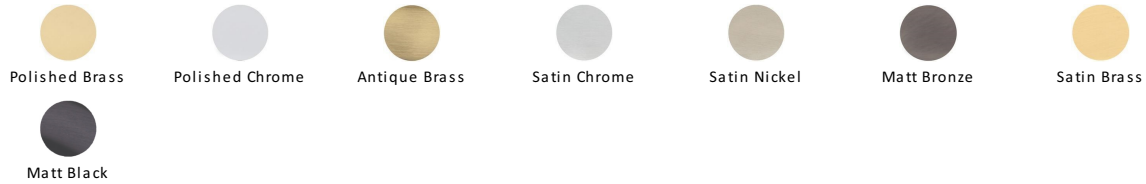

## Centaur Door Handle on Round Rose

V3490-MB

Heritage Brass Door Handle Lever Latch on Round Rose Centaur Design Matt Bronze finish

<b>Material:</b> Solid Brass	<b>Finish:</b> Matt Bronze	<b>Warranty:</b> 10 Year Mechanism
---------------------------------	-------------------------------	---------------------------------------

### Available Finishes

### About the Finish

#### Matt Bronze

An aged finish on brass creating a vintage appearance, yet one that also looks outstanding in contemporary schemes. Over a period of time the bronze colour will lighten along any edges and surfaces that are frequently touched and create a naturally aged appearance highlighting frequently touched areas and exposing the brass below.