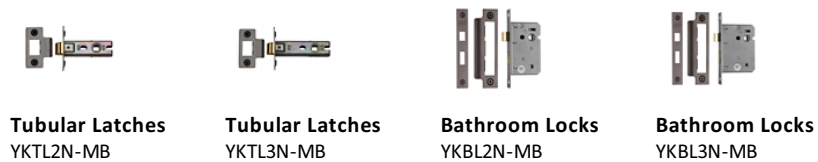

With this product you will also need

Tubular Latches
YKTL2N-MB

Tubular Latches
YKTL3N-MB

Bathroom Locks
YKBL2N-MB

Bathroom Locks
YKBL3N-MB