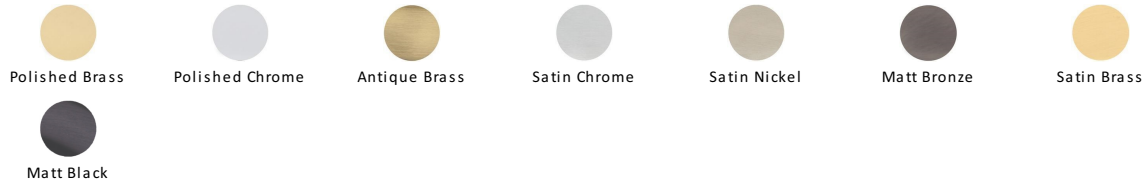

## Centaur Door Handle on Round Rose

V3490-MB

Heritage Brass Door Handle Lever Latch on Round Rose Centaur Design Matt Bronze finish

<b>Material:</b> Solid Brass	<b>Finish:</b> Matt Bronze	<b>Warranty:</b> 10 Year Mechanism
---------------------------------	-------------------------------	---------------------------------------

### Available Finishes

### About the Finish

#### Matt Bronze

An aged finish on brass creating a vintage appearance, yet one that also looks outstanding in contemporary schemes. Over a period of time the bronze colour will lighten along any edges and surfaces that are frequently touched and create a naturally aged appearance highlighting frequently touched areas and exposing the brass below.