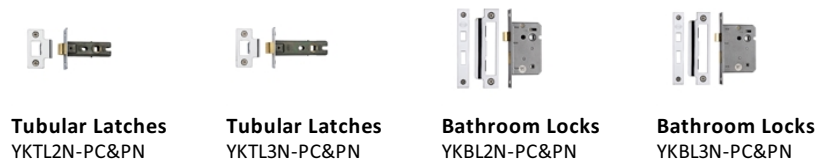

With this product you will also need

Tubular Latches
YKTL2N-PC&PN

Tubular Latches
YKTL3N-PC&PN

Bathroom Locks
YKBL2N-PC&PN

Bathroom Locks
YKBL3N-PC&PN