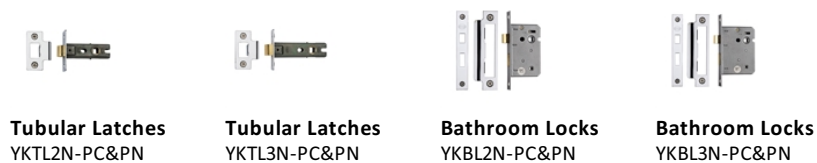

Bedford Door Handle on Concealed Round Rose

V3010-PC

Heritage Brass Door Handle Lever Latch on 53mm Round Rose Bedford Design Polished Chrome finish

Material:
Solid Brass

Finish:
Polished Chrome

Warranty:
10 Year Mechanism

Polished Chrome

A bold, contemporary finish; low maintenance and easy to clean. The mirror effect reflects light and colour and will complement any colour scheme

Useful Information

- Lever Handle for internal doors where locking is not required
- If you are replacing an existing Lever Handle, this Handle will work with a Standard UK Tubular Latch
- For new doors you will also need to purchase a Tubular Latch in a size to suit your door
- For a 2 1/2" Tubular Latch purchase a YKTL2N-PC&PN or for a 3" Tubular Latch a YKTL3N-PC&PN
- Where Privacy is required please use a separate Thumb Turn and Release (eg. reference V0678-PC) with a Bathroom Lock (Reference YKBL2N-PC&PN, or YKBL3N-PC&PN)

Box Contains

- 1 pair of Door Handles
- 1 x spindle
- All fixing screws and fasteners

With this product you will also need

Tubular Latches
YKTL2N-PC&PN

Tubular Latches
YKTL3N-PC&PN

Bathroom Locks
YKBL2N-PC&PN