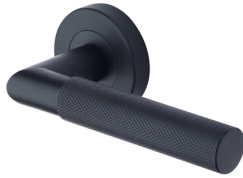

Bauhaus Mitre Knurled Door Handle on Round Rose

V2272-BKMT

Heritage Brass Door Handle Lever Latch on Round Rose Bauhaus Mitre Design Matt Black finish

Material:
Solid Brass

Finish:
Matt Black

Available Finishes

Product Dimensions (All dimensions are in millimeters unless otherwise indicated)

Backplate Projection 11 **Lever Length** 123 **Projection** 62 **Maximum Diameter** 53

About the Finish

Matt Black

A matt black powder coating is applied over Solid Brass to create our distinctive Matt Black contemporary look.

Useful Information

- Lever Handle for internal doors where locking is not required
- If you are replacing an existing Lever Handle, this Handle will work with a Standard UK Tubular Latch
- For new doors you will also need to purchase a Tubular Latch in a size to suit your door
- For a 2 1/2" Tubular Latch purchase a YKTL2N-BLK or for a 3" Tubular Latch a YKTL3N-BLK
- Where Privacy is required please use a separate Thumb Turn and Release (eg. reference V4035-BKMT) with a Bathroom Lock (Reference YKBL2N-BLK, or YKBL3N-BLK)