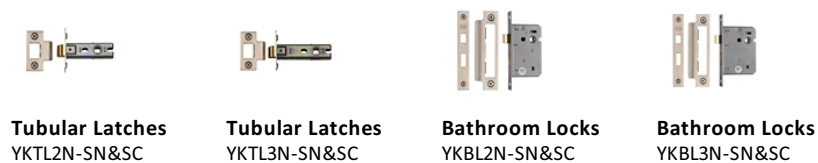

With this product you will also need

Tubular Latches
YKTL2N-SN&SC

Tubular Latches
YKTL3N-SN&SC

Bathroom Locks
YKBL2N-SN&SC

Bathroom Locks
YKBL3N-SN&SC