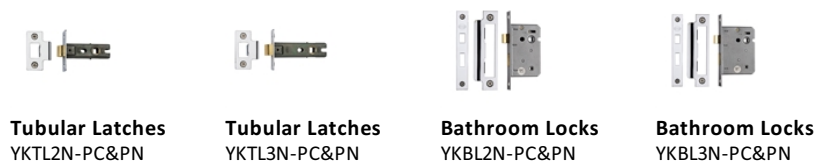

Bauhaus Door Handle on Round Rose

V2259-PC

Heritage Brass Door Handle Lever on Rose Bauhaus Design Polished Chrome Finish

Material: Solid Brass	Finish: Polished Chrome	Warranty: 10 Year Mechanism
---------------------------------	-----------------------------------	---------------------------------------

About the Finish

Polished Chrome

A bold, contemporary finish; low maintenance and easy to clean. The mirror effect reflects light and colour and will complement any colour scheme

Useful Information

- Lever Handle for internal doors where locking is not required
- If you are replacing an existing Lever Handle, this Handle will work with a Standard UK Tubular Latch
- For new doors you will also need to purchase a Tubular Latch in a size to suit your door
- For a 2 1/2" Tubular Latch purchase a YKTL2N-PC&PN or for a 3" Tubular Latch a YKTL3N-PC&PN
- Where Privacy is required please use a separate Thumb Turn and Release (eg. reference V4043-PC) with a Bathroom Lock (Reference YKBL2N-PC&PN, or YKBL3N-PC&PN)

Box Contains

- 1 pair of Door Handles
- 1 x spindle
- All fixing screws and fasteners

With this product you will also need

Tubular Latches
YKTL2N-PC&PN

Tubular Latches
YKTL3N-PC&PN

Bathroom Locks
YKBL2N-PC&PN