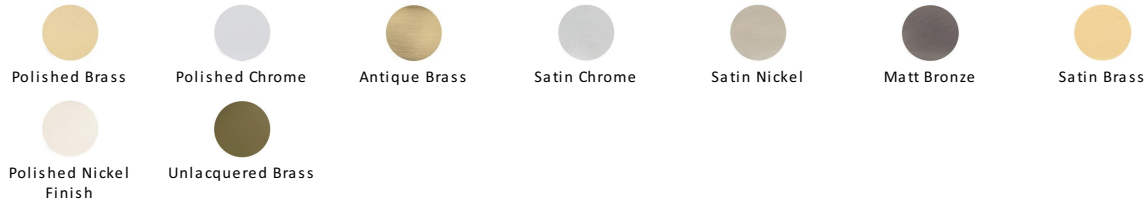

Fitch Pattern Sash Fastener

V2060-SC

Heritage Brass Fitch Pattern Sash Fastener Satin Chrome finish

Material:
Solid Brass

Finish:
Satin Chrome

Available Finishes

Product Dimensions (All dimensions are in millimeters unless otherwise indicated)

Length 67 **Width** 17

About the Finish

Satin Chrome

The brush marks of satin chrome will appeal to those who favour an industrial yet contemporary chrome finish. Satin Chrome Finish is also less prone to finger marks than polished chrome.