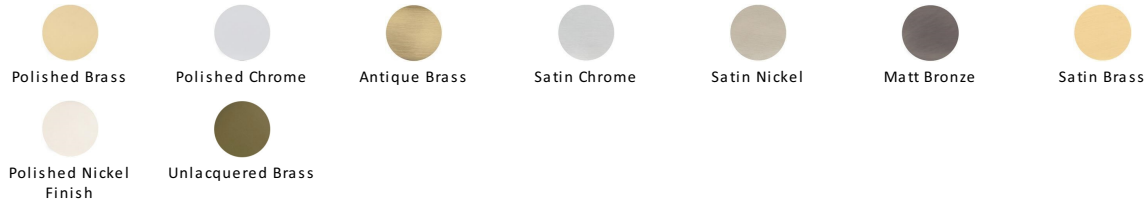

Fitch Pattern Sash Fastener

V2060-SB

Heritage Brass Fitch Pattern Sash Fastener Satin Brass finish

Material:
Solid Brass

Finish:
Satin Brass

Available Finishes

Product Dimensions (All dimensions are in millimeters unless otherwise indicated)

Length 67 **Width** 17

About the Finish

Satin Brass

A modern alternative to the traditional polished brass, this attractive brushed texture beautifully mellows and adds warmth to both a traditional and a soft contemporary décor.