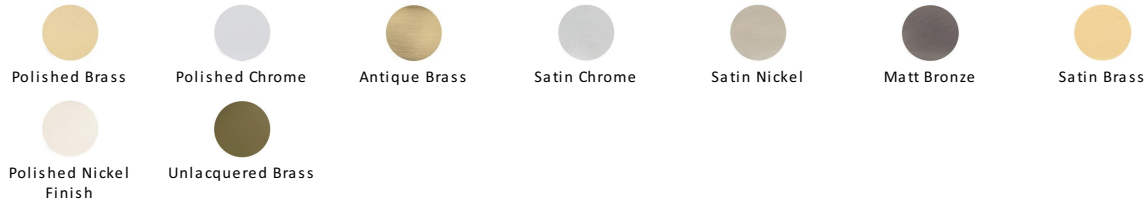

## Fitch Pattern Sash Fastener

V2060-PB

Heritage Brass Fitch Pattern Sash Fastener Polished Brass finish

**Material:**  
Solid Brass

**Finish:**  
Polished Brass

### Available Finishes

### About the Finish