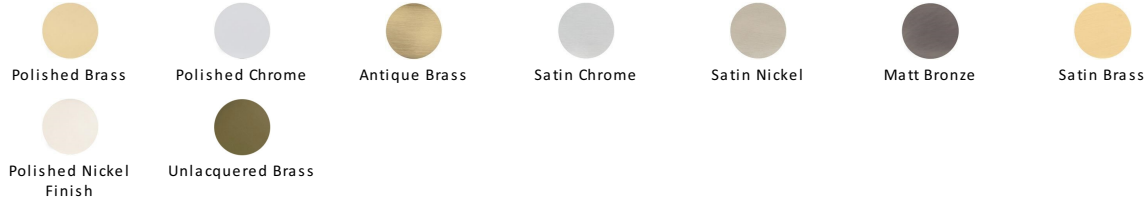

Fitch Pattern Sash Fastener

V2060-MB

Heritage Brass Fitch Pattern Sash Fastener Matt Bronze finish

Material:
Solid Brass

Finish:
Matt Bronze

Available Finishes

Product Dimensions (All dimensions are in millimeters unless otherwise indicated)

Length 67 **Width** 17

About the Finish

Matt Bronze

An aged finish on brass creating a vintage appearance, yet one that also looks outstanding in contemporary schemes. Over a period of time the bronze colour will lighten along any edges and surfaces that are frequently touched and create a naturally aged appearance highlighting frequently touched areas and exposing the brass below.