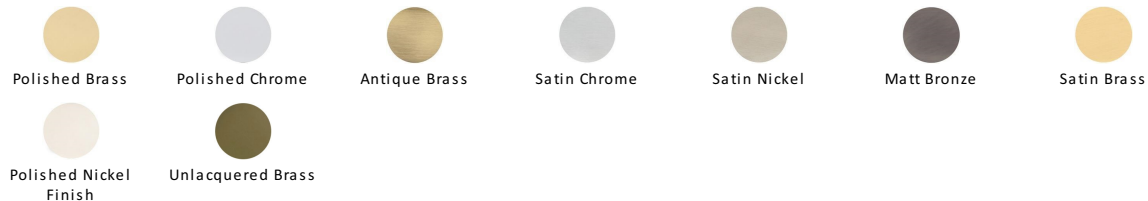

## Fitch Pattern Sash Fastener

V2060-AT

Heritage Brass Fitch Pattern Sash Fastener Antique finish

**Material:**  
Solid Brass

**Finish:**  
Antique Brass

### Available Finishes

### About the Finish

#### Antique Brass

With russet hues and a brass undertone, this variation on brass retains a warm and mellow character but adds age and maturity by highlighting the variance of shades making each piece both alluring and unique.