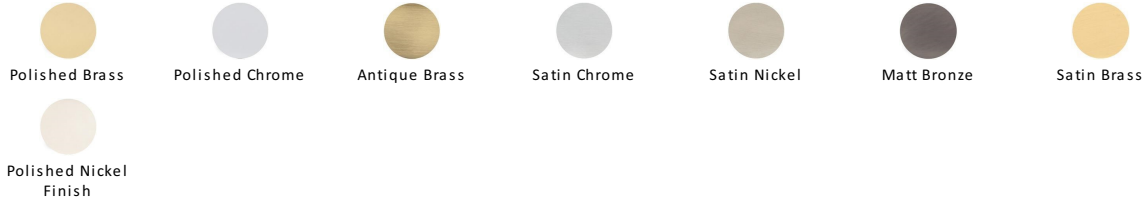

## Bellagio Door Handle on Round Rose

V2015-PNF

Heritage Brass Door Handle Lever on Rose Bellagio Design Polished Nickel Finish

<b>Material:</b> Solid Brass	<b>Finish:</b> Polished Nickel Finish	<b>Warranty:</b> 10 Year Mechanism
---------------------------------	--	---------------------------------------

### Available Finishes

### About the Finish

#### Polished Nickel Finish

With its subtle golden hue this is a mellow alternative to polished chrome. The finish is not coated and will oxidise naturally. If not regularly buffed with a soft cloth this finish will subtly change over time by taking on an aged patina.