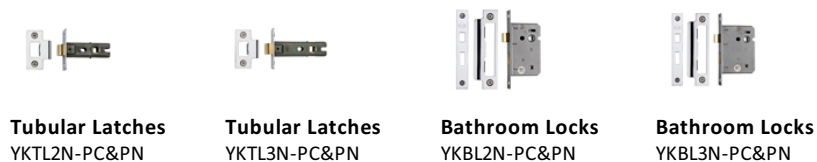

With this product you will also need

Tubular Latches
YKTL2N-PC&PN

Tubular Latches
YKTL3N-PC&PN

Bathroom Locks
YKBL2N-PC&PN

Bathroom Locks
YKBL3N-PC&PN