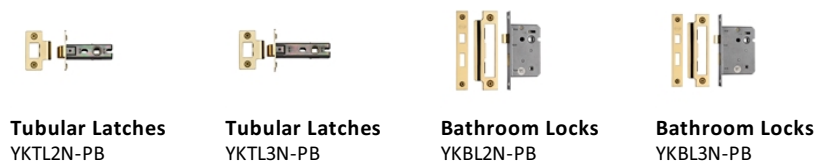

With this product you will also need

Tubular Latches
YKTL2N-PB

Tubular Latches
YKTL3N-PB

Bathroom Locks
YKBL2N-PB

Bathroom Locks
YKBL3N-PB