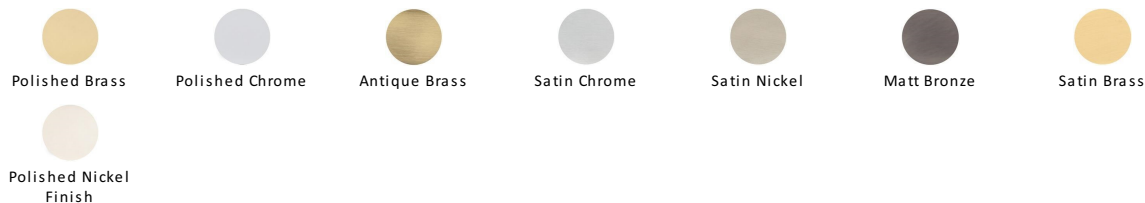

Urban

V1390 457-MB

Heritage Brass Door Pull Handle Urban Design 457mm Matt Bronze Finish

Material:
Solid Brass

Finish:
Matt Bronze

Available Finishes

Available Sizes

Product Dimensions (All dimensions are in millimeters unless otherwise indicated)

Length	457	CTC	432	Projection	53
--------	-----	-----	-----	------------	----

About the Finish

Matt Bronze

An aged finish on brass creating a vintage appearance, yet one that also looks outstanding in contemporary schemes. Over a period of time the bronze colour will lighten along any edges and surfaces that are frequently touched and create a naturally aged appearance highlighting frequently touched areas and exposing the brass below.