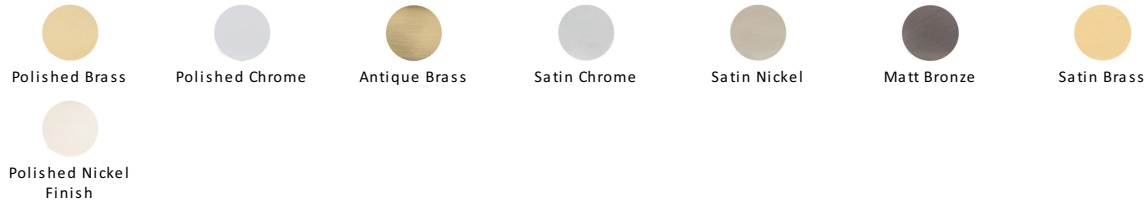

Deco

V1334 305-PC

Heritage Brass Door Pull Handle Deco Design 305mm Polished Chrome Finish

Material:
Solid Brass

Finish:
Polished Chrome

Available Finishes

Available Sizes

Product Dimensions (All dimensions are in millimeters unless otherwise indicated)

Length	305	Width	31	CTC	279	Projection	50
Base	23						

About the Finish

Polished Chrome

A bold, contemporary finish; low maintenance and easy to clean. The mirror effect reflects light and colour and will complement any colour scheme