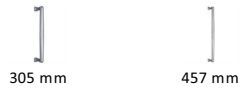

## Deco Door Pull Handle

V1334 305-PC

Heritage Brass Door Pull Handle Deco Design 305mm Polished Chrome Finish

**Material:**  
Solid Brass

**Finish:**  
Polished Chrome

### Available Sizes

### Product Dimensions (All dimensions are in millimeters unless otherwise indicated)

<b>Length</b>	305	<b>Width</b>	31	<b>CTC</b>	279	<b>Projection</b>	50
<b>Base</b>	23						