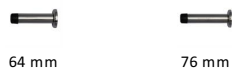

Cylindrical Wall Mounted Door Stop with Rose

V1192 76-PNF

Heritage Brass Projection Door Stop 3" Polished Nickel finish

Material:
Solid Brass

Finish:
Polished Nickel Finish

Available Finishes

Available Sizes

Product Dimensions (All dimensions are in millimeters unless otherwise indicated)

Projection (including 87 buffer)

About the Finish

Polished Nickel Finish

With its subtle golden hue this is a mellow alternative to polished chrome. The finish is not coated and will oxidise naturally. If not regularly buffed with a soft cloth this finish will subtly change over time by taking on an aged patina.