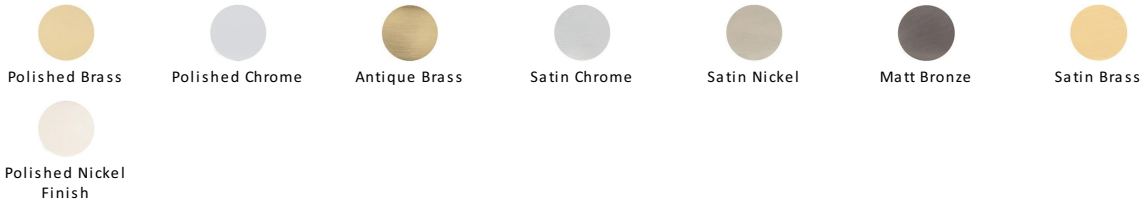

Wall Mounted Door Stop

V1190-SN

Heritage Brass Wall Mounted Door Stop 2 1/2" Satin Nickel finish

Material:
Solid Brass

Finish:
Satin Nickel

Available Finishes

Available Sizes

Product Dimensions (All dimensions are in millimeters unless otherwise indicated)

Backplate 42 x 42 **Projection (including 64 buffer)**

About the Finish

Satin Nickel

With its honeyed grey tone created by brushed nickel plating on brass, this finish closely matches Stainless Steel but offers a warm and subtle alternative which is popular in traditional and modern décors.