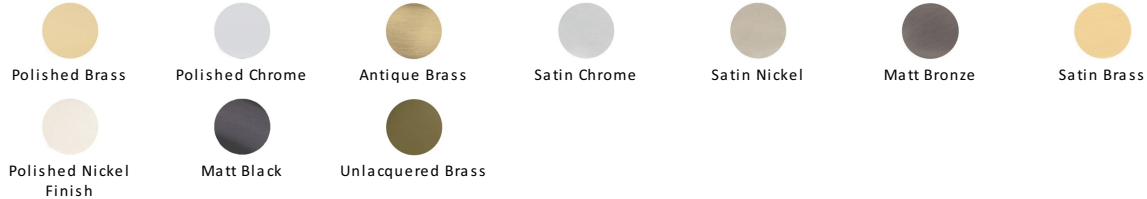

Sash Lift

V1110-AT

Heritage Brass Sash Lift Antique finish

Material:
Solid Brass

Finish:
Antique Brass

Available Finishes

Product Dimensions (All dimensions are in millimeters unless otherwise indicated)

Length	40	Width	55	Projection	34
---------------	----	--------------	----	-------------------	----

About the Finish

Antique Brass

With russet hues and a brass undertone, this variation on brass retains a warm and mellow character but adds age and maturity by highlighting the variance of shades making each piece both alluring and unique.