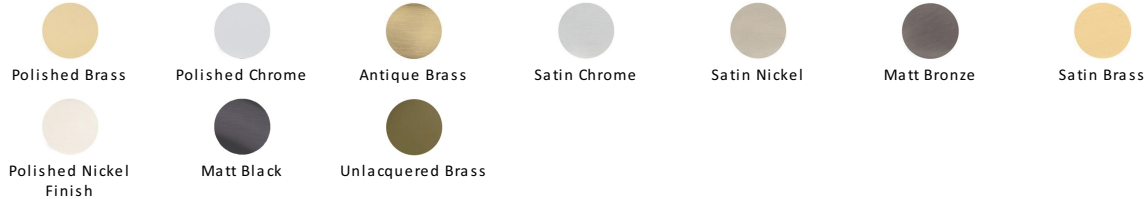

## Sash Fastener Lockable - V1106L

V1106L-AT

Heritage Brass Sash Fastener Lockable Antique Finish

**Material:**  
Solid Brass

**Finish:**  
Antique Brass

### Available Finishes

### About the Finish

#### Antique Brass

With russet hues and a brass undertone, this variation on brass retains a warm and mellow character but adds age and maturity by highlighting the variance of shades making each piece both alluring and unique.